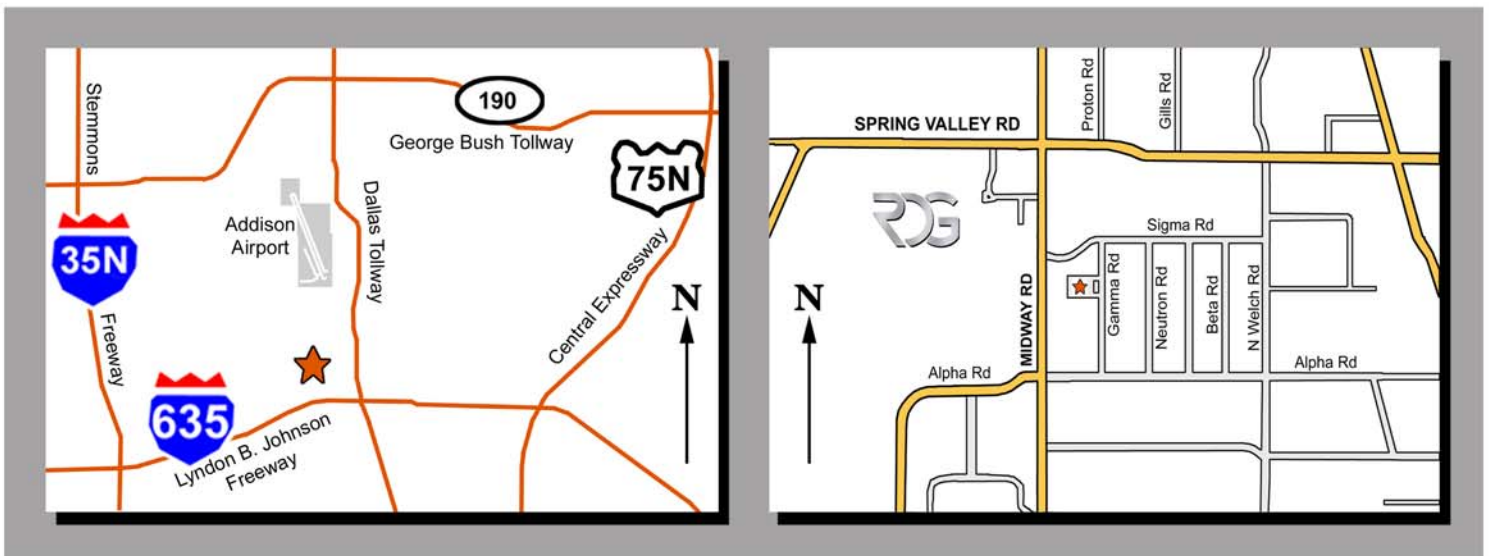

**Retail Design Group, Inc.**  
13709 Gamma Road  
Dallas, Texas 75244

**Contact: Al Ranyak**  
(972) 701-9095  
al\_ranyak@rdg-inc.com  
www.rdg-inc

Conveniently located near Addison Airport and its complete corporate aviation facilities, our Dallas offices are only minutes from Dallas Love Field on the North Dallas Toll Road and just a short drive from Dallas/Fort Worth International Airport.

**From DALLAS NORTH TOLLWAY NORTH**

Take the ALPHA RD exit  
Turn WEST on ALPHA RD - go 0.9 mi  
Turn RIGHT on GAMMA RD - go 0.2 mi  
Arrive at 13709 GAMMA RD, DALLAS

**From I-635**

Take the MIDWAY RD exit  
Turn NORTH on MIDWAY RD - go 0.6 mi  
Turn RIGHT on ALPHA RD - go 0.1 mi  
Turn LEFT on GAMMA RD - go 0.2 mi  
Arrive at 13709 GAMMA RD, DALLAS

**From US-75 CENTRAL EXPRESSWAY**

Take the I-635 WEST exit, - go 3.7 mi  
Take the MIDWAY RD exit, exit #23 - go 0.2 mi  
Turn RIGHT on MIDWAY RD - go 0.5 mi  
Turn RIGHT on ALPHA RD - go 0.1 mi  
Turn LEFT on GAMMA RD - go 0.2 mi  
Arrive at 13709 GAMMA RD, DALLAS